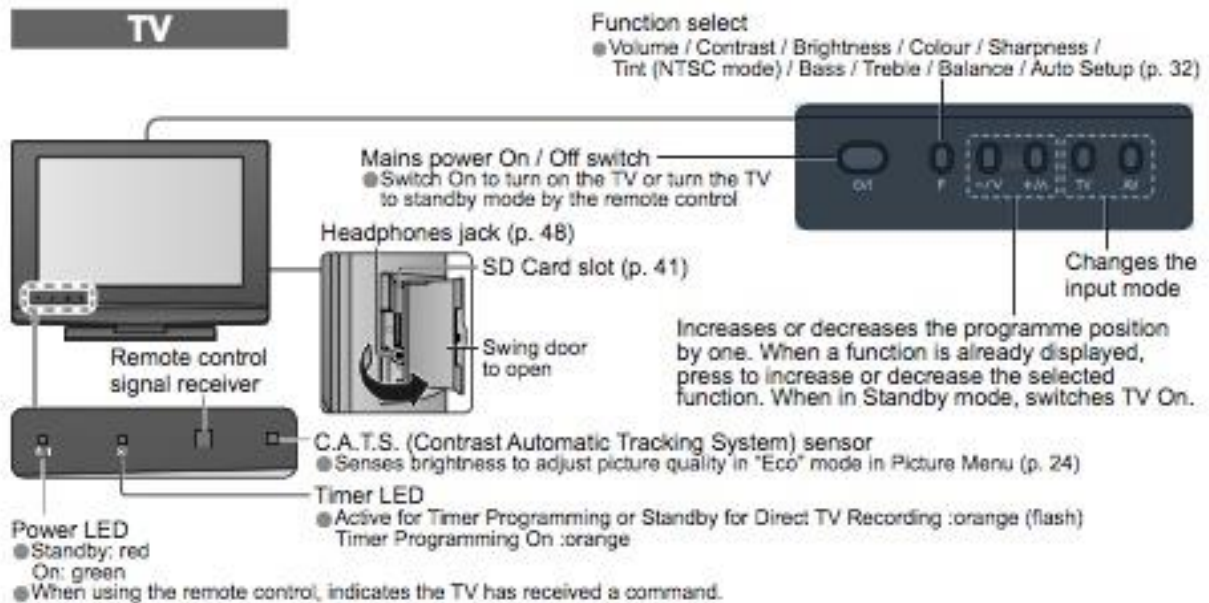

PANASONIC TV & REMOTE QUICK GUIDE

Remote Control